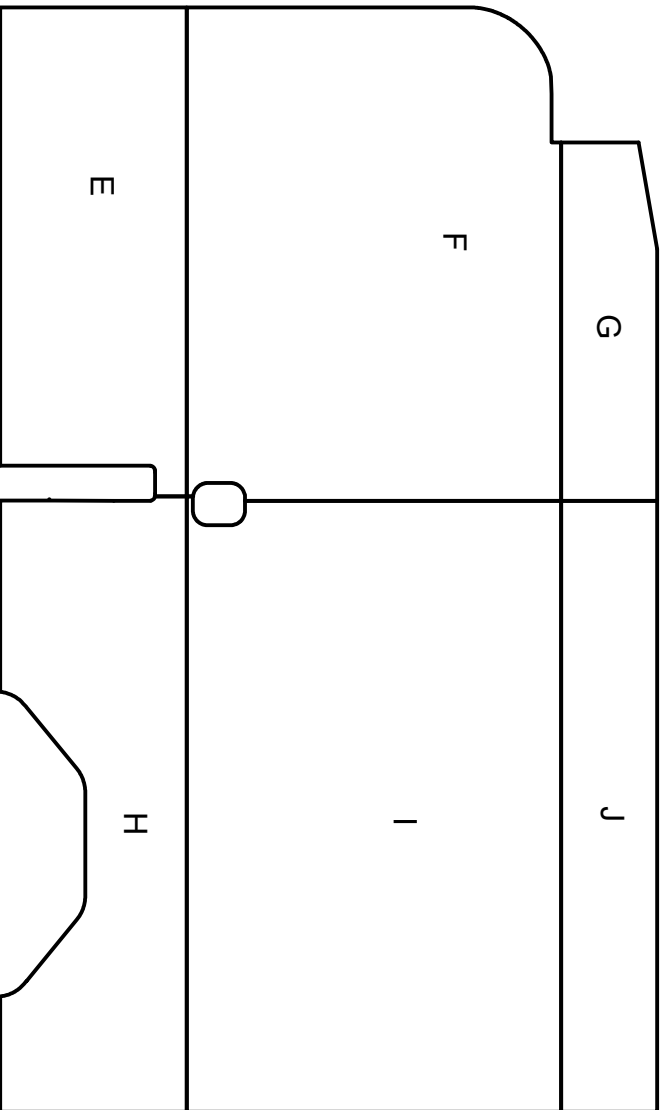

- A - FRONT CEILING PANEL
- B - FRONT MIDDLE CEILING PANEL
- C - REAR MIDDLE CEILING PANEL
- D - REAR CEILING PANEL
- E - DRIVER FRONT LOWER WALL PANEL
- F - DRIVER FRONT MIDDLE WALL PANEL
- G - DRIVER FRONT UPPER WALL PANEL
- H - DRIVER REAR LOWER WALL PANEL
- I - DRIVER REAR MIDDLE WALL PANEL
- J - DRIVER REAR UPPER WALL PANEL
- K - PASSENGER FRONT UPPER WALL PANEL
- L - SLIDER DOOR PANEL
- M - PASSENGER REAR UPPER WALL PANEL
- N - PASSENGER REAR MIDDLE WALL PANEL
- O - PASSENGER REAR LOWER WALL PANEL
- P - D COLUMN UPPER TRIM
- Q - PASS REAR DOOR PANEL
- R - DRIVER REAR DOOR PANEL

PROJECT				DIY Kits	
TITLE				TRANSIT 148 PANEL KIT	
APPROVED	SIZE	CODE	DWG NO	REV	
CHECKED	B				
DRAWN	Matt North	3/18/2021	SCALE 1:22	WEIGHT	SHEET 1/1